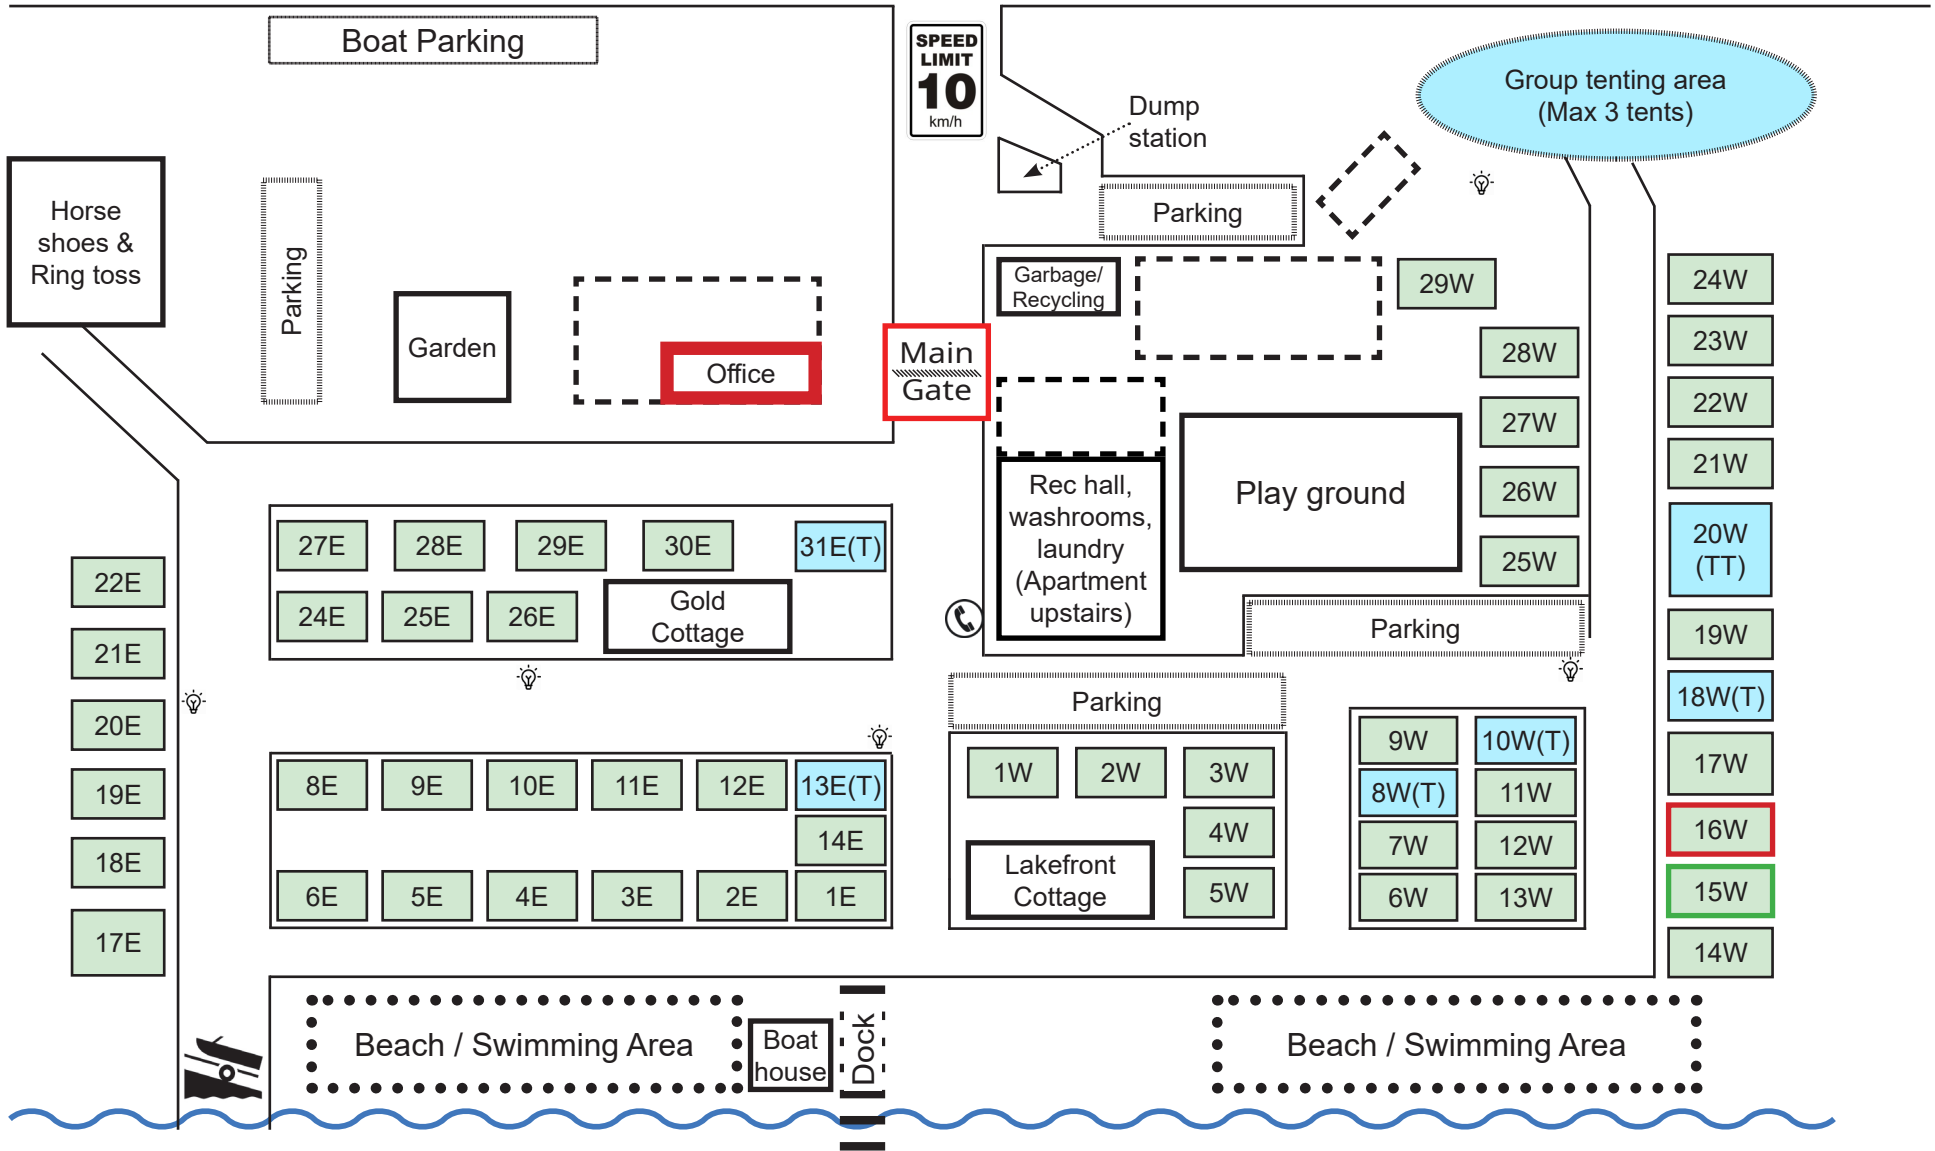

← To Highway 60

Round Lake Road (Highway 58)

To Highway 17 →

Beaches at Pinecone Park
Campground Map

3356 Round Lake Road
<https://www.beachesatpineconepark.ca>